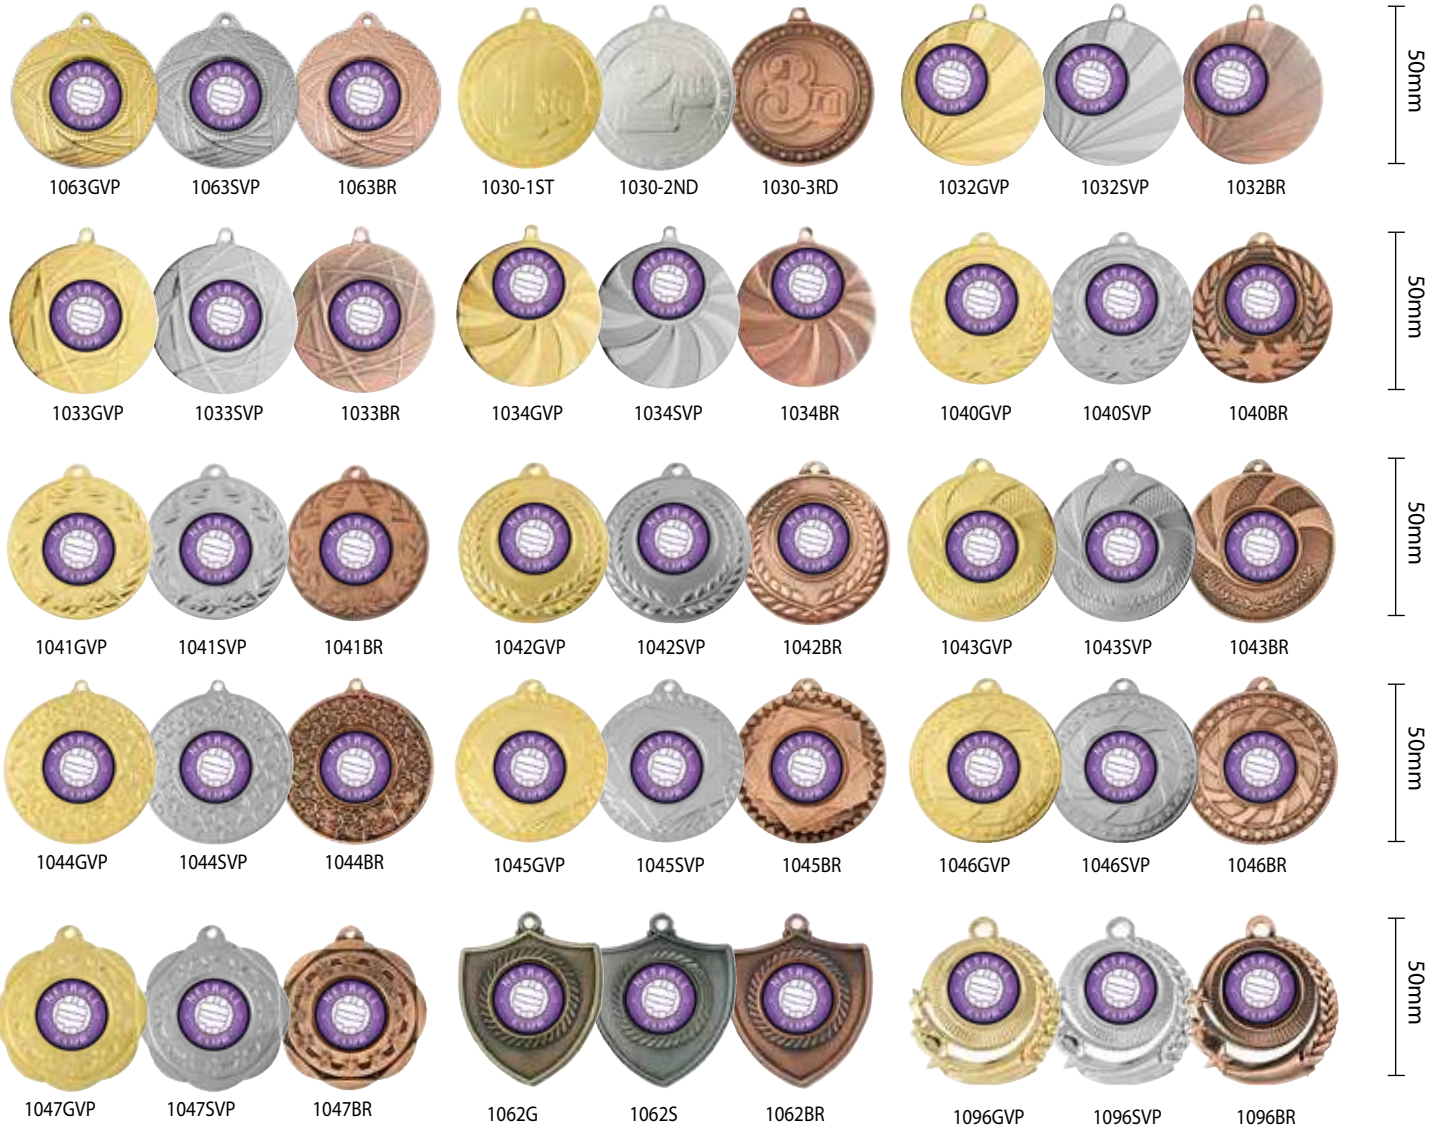

**NETBALL
MEDALS - 50MM**
...continued GENERIC