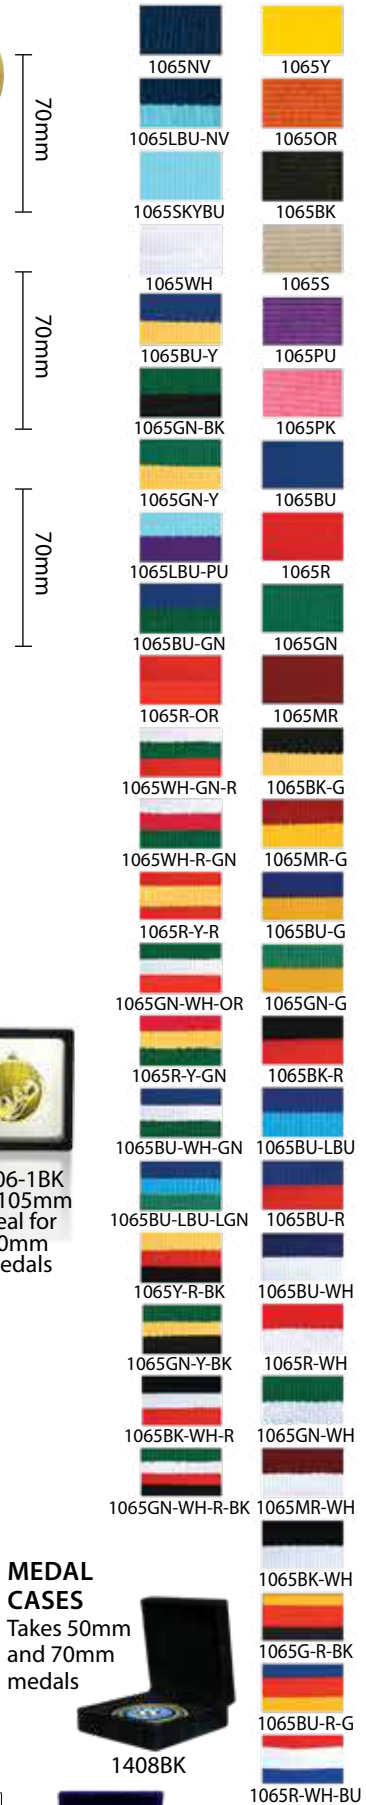

FOOTBALL MEDALS

...continued 70MM