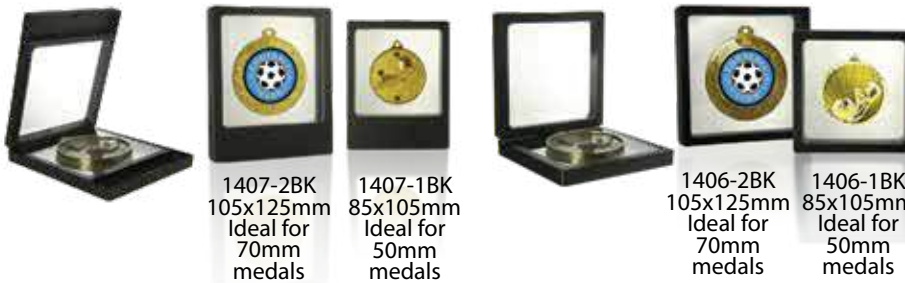

SPORTING VALUES
INSCRIBED WITH:
RESPECT • COURAGE
HONOR • FRIENDSHIP
PASSION • VICTORY
FAIR PLAY • EFFORT

FOOTBALL MEDALS

...continued 70MM

MEDALS - 90MM

GENERIC PIN - 38MM

MAGIC MEDAL CASES

Transparent membrane secures medal in place suspending it within the frame of the box.